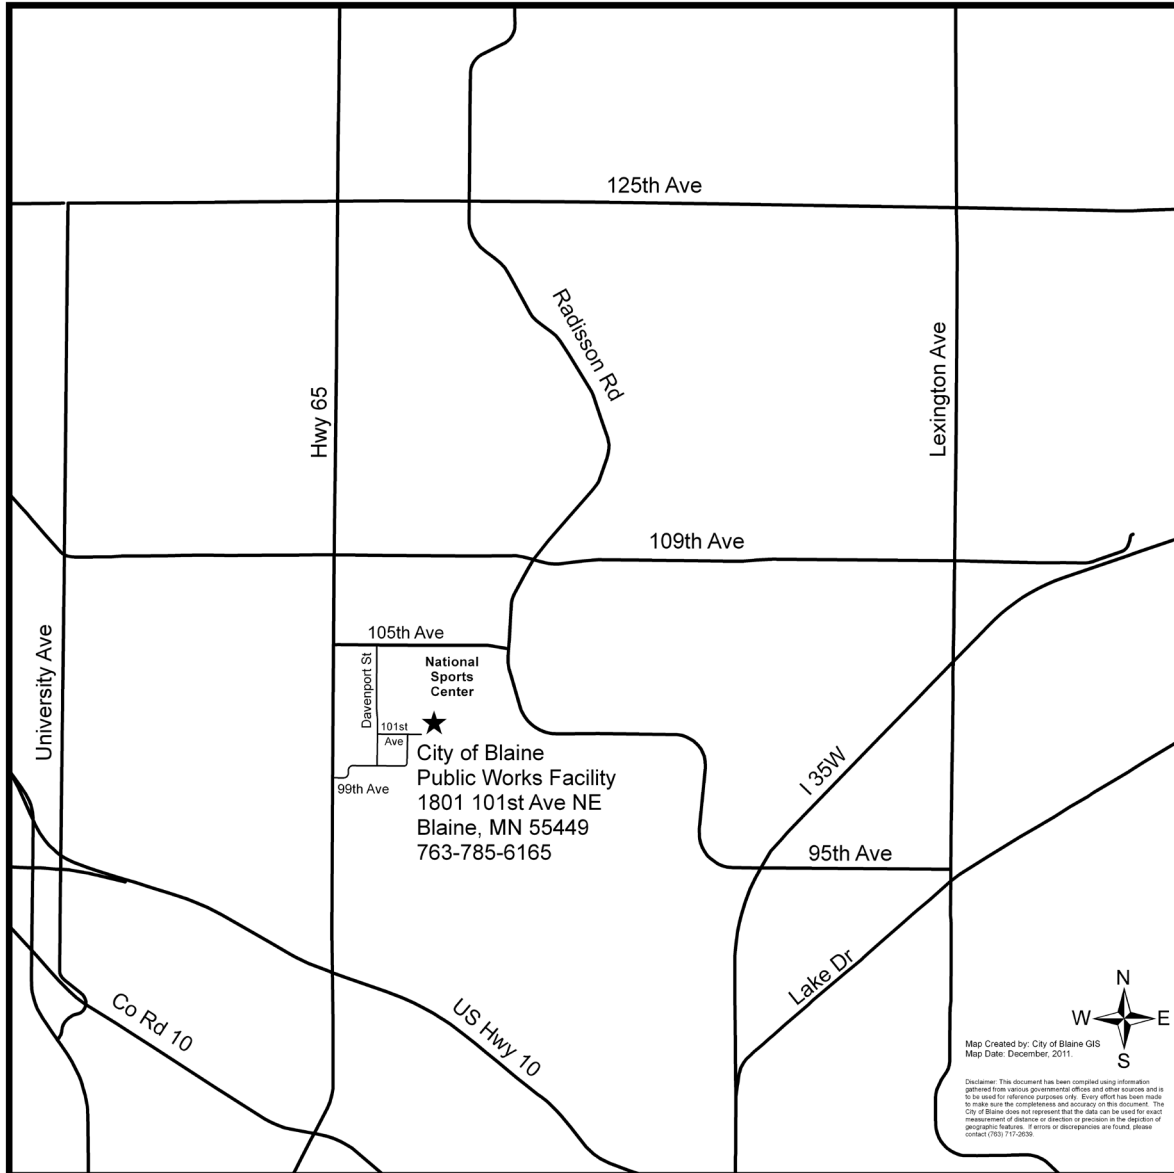

Map & Directions

**City of Blaine
Arbor Day Tree Sale
9AM to 1PM**