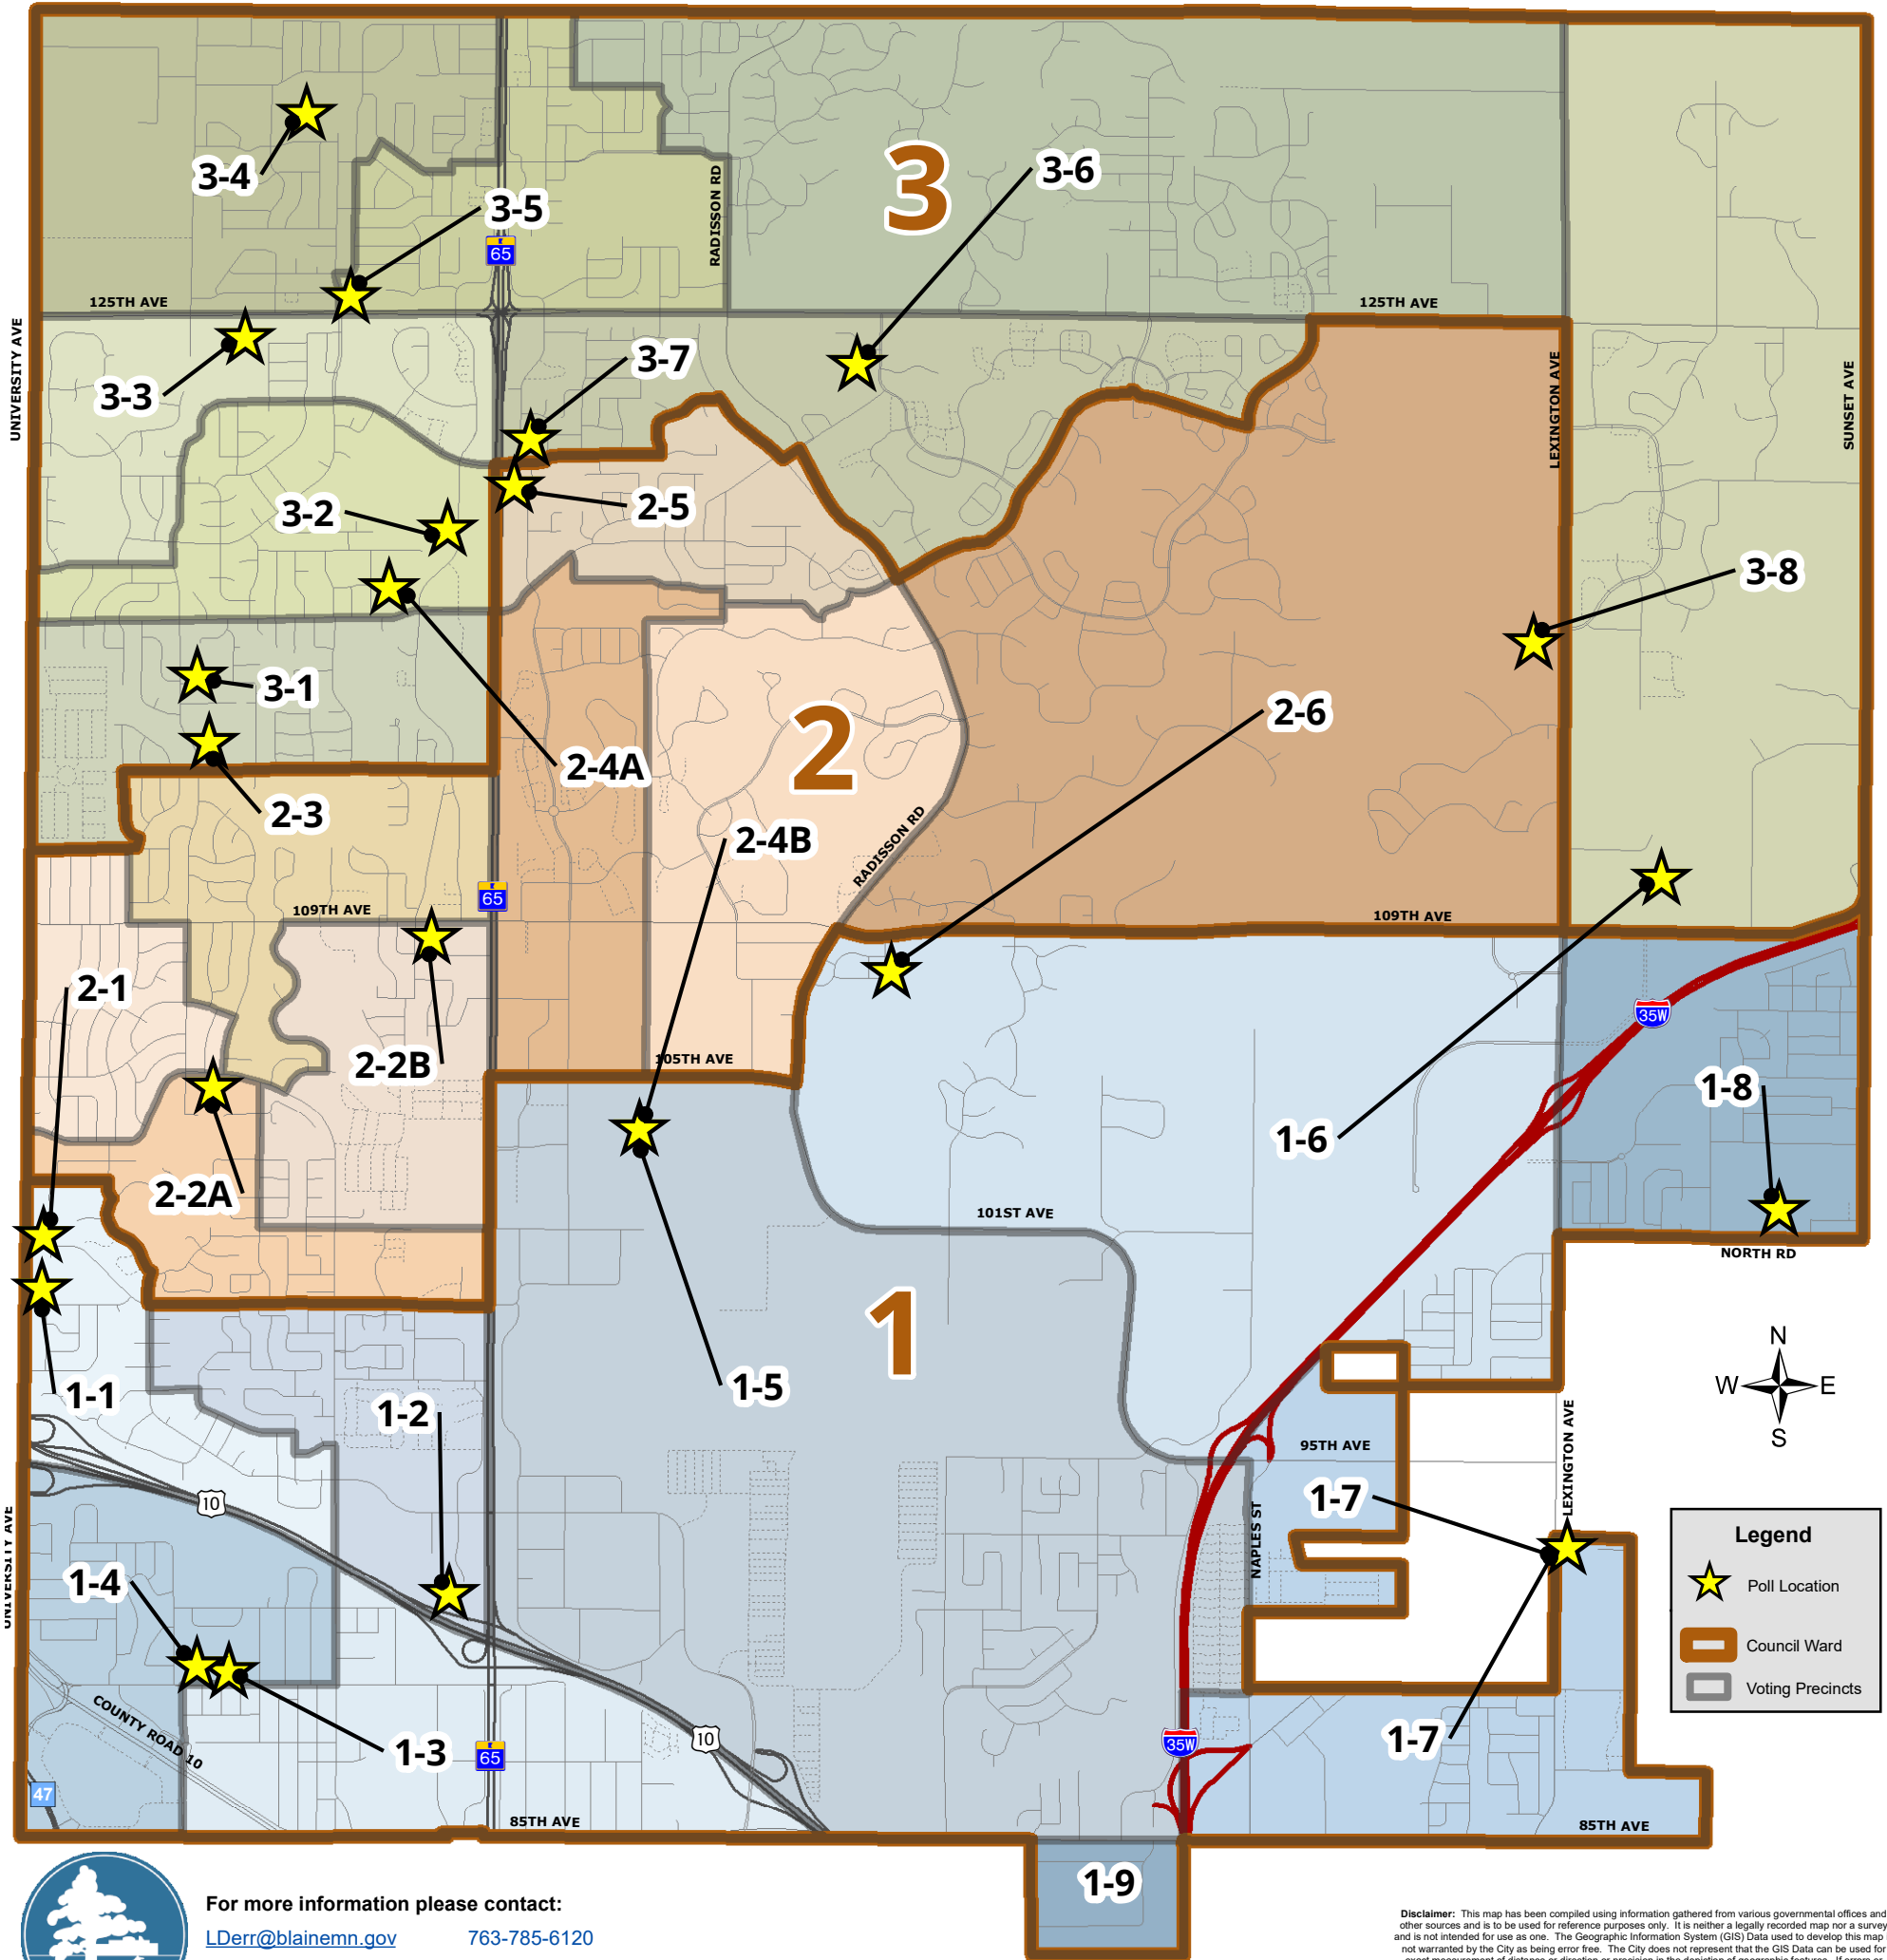

Primary & General Election

Voting Precincts & Poll Locations

For more information please contact:
LDerr@blainemn.gov 763-785-6120
CSorensen@blainemn.gov 763-785-6124

Map created by City of Blaine GIS. Map date: 9/15/2020

Precinct, Polling Place, Polling Place Address

1-1, University Avenue Elementary School, 9901 University Ave NE	2-3, Jefferson Elementary School, 11331 Jefferson St NE
1-2, Mary Ann Young Center, 9150 Central Ave NE	2-4A, Abundant Life Community Church, 1105 117th Ave NE
1-3, St. Timothy's Catholic Church, 707 89th Ave NE	2-4B, National Sports Center -The Welcome Center, 1750 105th Ave NE
1-4, Christ Lutheran Church, 641 89th Ave NE	2-5, Oak Park Community Church, 12050 Aberdeen St NE
1-5, National Sports Center -The Welcome Center, 1750 105th Ave NE	2-6, Blaine City Hall, 10801 Town Square Dr NE
1-6, Infinite Campus, 4321 109th Ave NE	3-1, Blaine United Methodist Church, 621 115th Ave NE
1-7, Our Savior's Lutheran Church, 9185 Lexington Ave NE	3-2, Fire Station #3, 11920 Ulysses St NE
1-8, Centennial Senior High (Performing Arts Center), 4757 North Road	3-3, Roosevelt Middle School, 650 125th Ave NE
1-9, Blaine City Hall (Mail Ballot), 10801 Town Square Drive NE	3-4, Way of the Lord Church, 804 131st Ave NE
2-1, King of Glory Church, 10103 University Ave NE	3-5, Johnsville Elementary School, 991 125th Ave NE
2-2A, Madison Elementary School, 650 Territorial Rd NE	3-6, Northpoint Elementary School, 2350 124th Ct NE
2-2B, Hope Church, 1264 109th Ave NE	3-7, MAS of MN, 12175 Aberdeen St NE
	3-8, Bridgewood Community Church, 11670 Lexington Ave NE