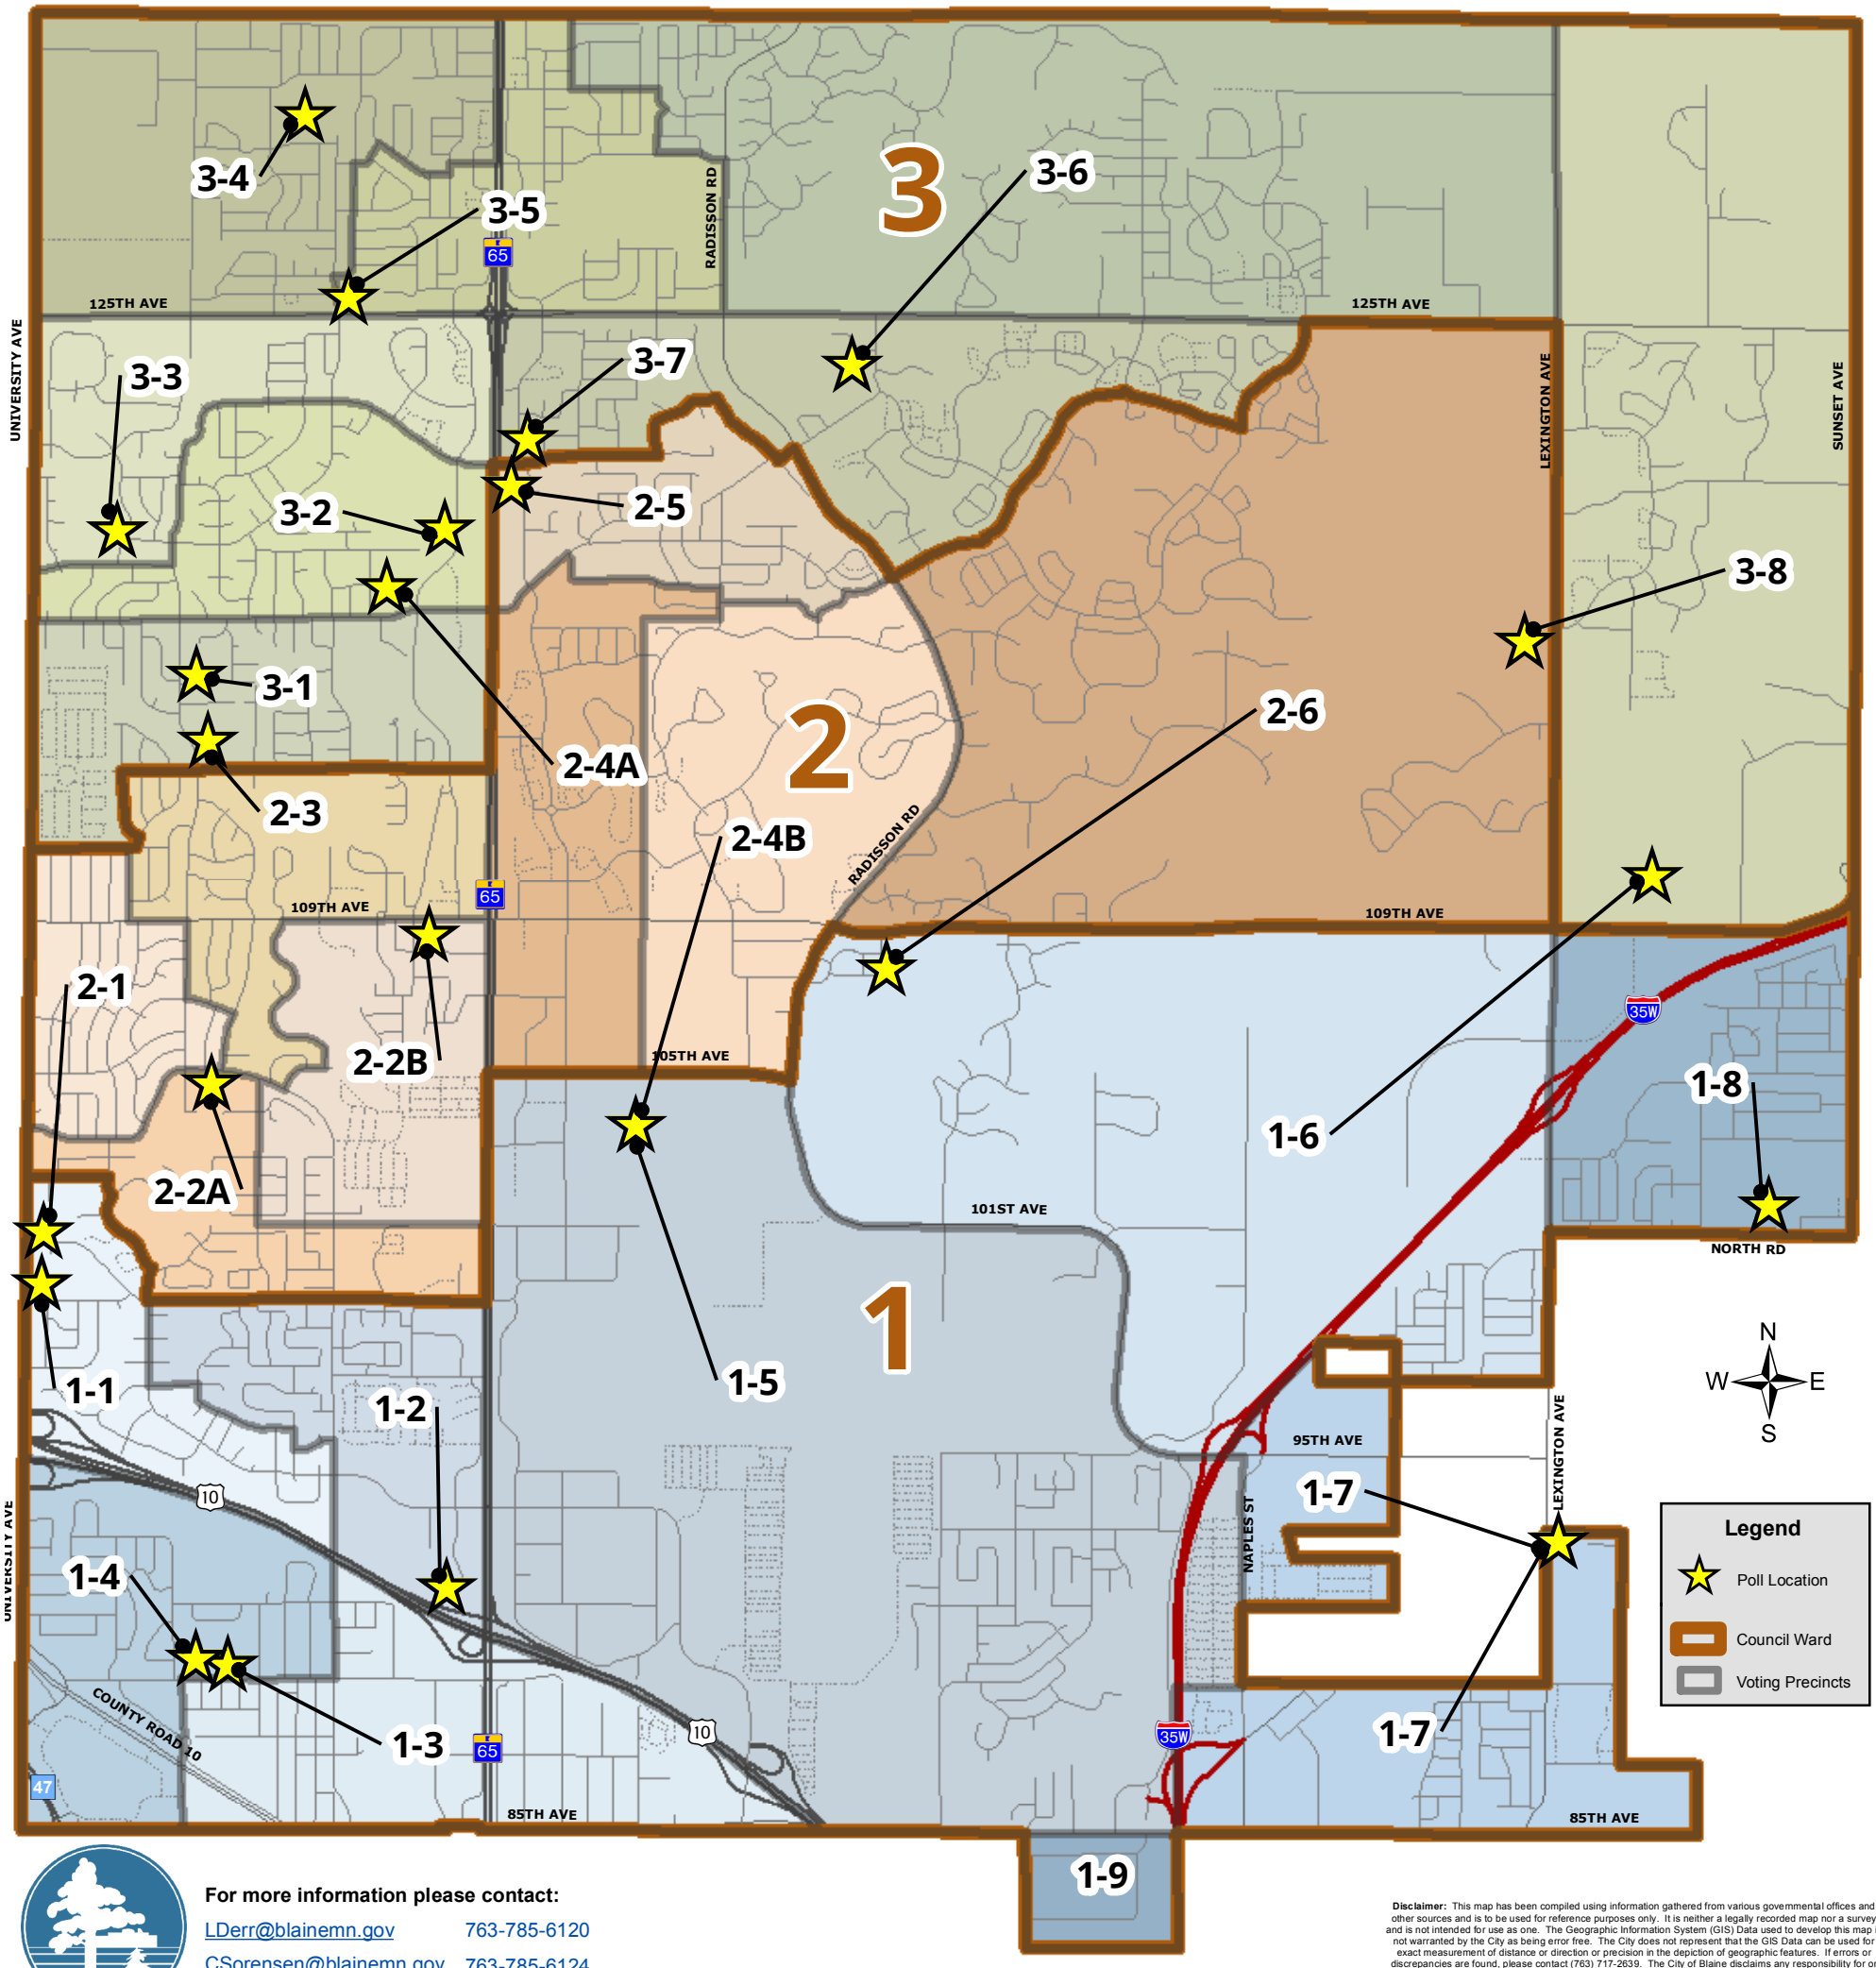

Primary & General Election

Voting Precincts & Poll Locations

For more information please contact:
LDerr@blainemn.gov 763-785-6120
CSorensen@blainemn.gov 763-785-6124

Map created by City of Blaine GIS. Map date: 9/19/2019

Precinct, Polling Place, Polling Place Address

	1-1, University Avenue Elementary School, 9901 University Ave NE		2-3, Jefferson Elementary School, 11331 Jefferson St NE
	1-2, Mary Ann Young Center, 9150 Central Ave NE		2-4A, Abundant Life Community Church, 1105 117th Ave NE
	1-3, St. Timothy's Catholic Church, 707 89th Ave NE		2-4B, National Sports Center -The Welcome Center, 1750 105th Ave NE
	1-4, Christ Lutheran Church, 641 89th Ave NE		2-5, Oak Park Community Church, 12050 Aberdeen St NE
	1-5, National Sports Center -The Welcome Center, 1750 105th Ave NE		2-6, Blaine City Hall, 10801 Town Square Dr NE
	1-6, Infinite Campus, 4321 109th Ave NE		3-1, Blaine United Methodist Church, 621 115th Ave NE
	1-7, Our Savior's Lutheran Church, 9185 Lexington Ave NE		3-2, Fire Station #3, 11920 Ulysses St NE
	1-8, Centennial Senior High (Performing Arts Center), 4757 North Road		3-3, Happy Acres Park Building, 11900 7th St NE
	1-9, Blaine City Hall (Mail Ballot), 10801 Town Square Drive NE		3-4, Way of the Lord Church, 804 131st Ave NE
	2-1, King of Glory Church, 10103 University Ave NE		3-5, Johnsville Elementary School, 991 125th Ave NE
	2-2A, Madison Elementary School, 650 Territorial Rd NE		3-6, Northpoint Elementary School, 2350 124th Ct NE
	2-2B, Hope Church, 1264 109th Ave NE		3-7, MAS of MN, 12175 Aberdeen St NE
			3-8, Bridgewood Community Church, 11670 Lexington Ave NE