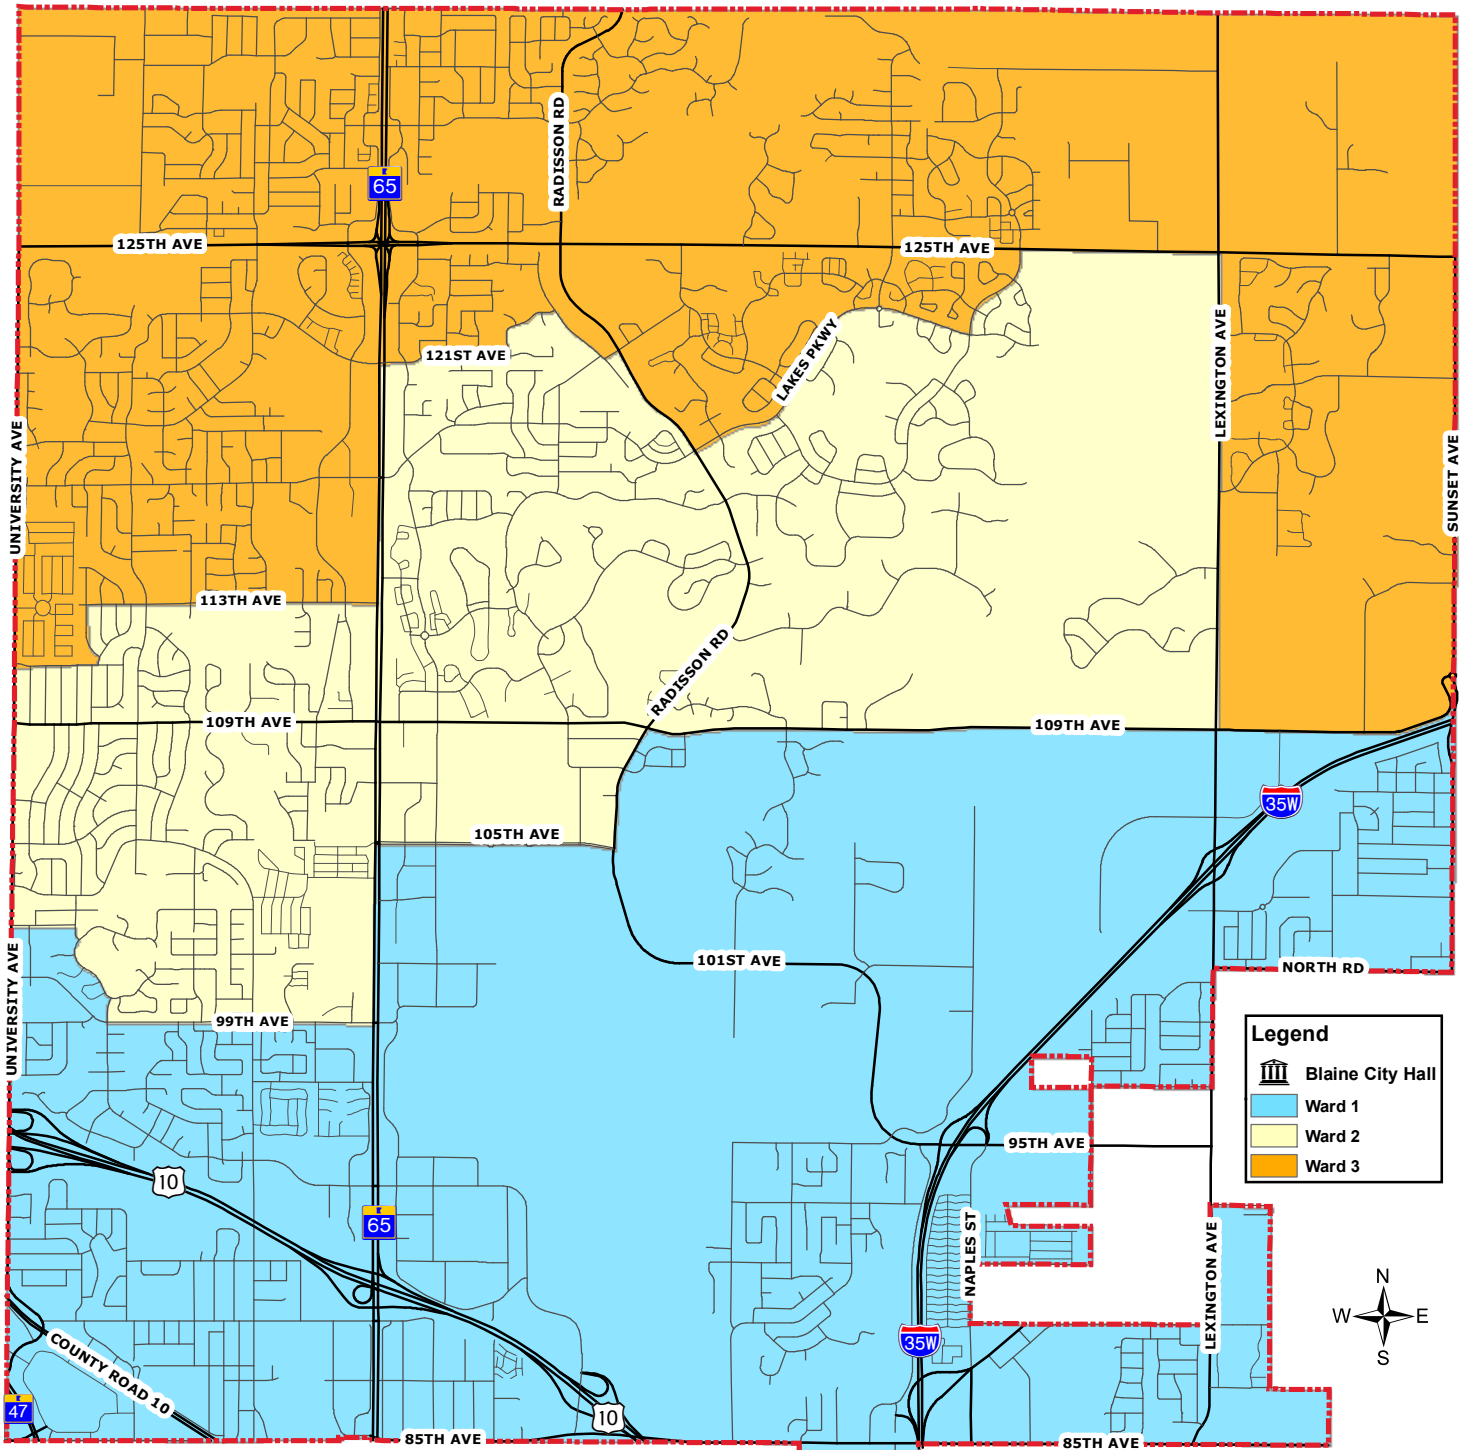

City Council Wards

City of Blaine Council Members

- Mayor - Tom Ryan
- Ward 1 - Wes Hovland & Dick Swanson
- Ward 2 - Jess Robertson & Julie Jeppson
- Ward 3 - Richard Paul & Andrew Garvais

Blaine, MN

Map Date: 1/7/2019
Map Created by City of Blaine GIS